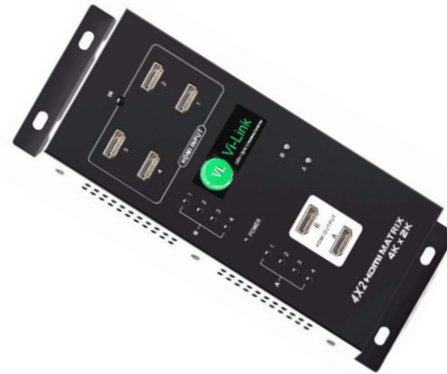

## HDMI Video Equipment Series

HF42

### Features

- 4K x 2K 3D HDMI Video
- 4 : 2 Matrix Switch
- HDMI Resolution Up To 4K x 2K
- Support 3D Display
- Compliance HDCP and HDMI 1.4
- Support Digital Dolby True HD Audio
- Push Button Channel Selection

**4K**  
ULTRA HD

### MAIN PARAMETERS

HDMI Video Input	
Channel	4
Format	EIA/CEA 861
Protocol	HDCP2.2, HDMI 1.4a
Resolutions	Up To 4K x 2K
Audio	Digital Dolby True HD
Connector	HDMI Female Plug
Environment	
Operating	-20 <sup>0</sup> C to +60 <sup>0</sup> C
Storage	-40 <sup>0</sup> C to + 95 <sup>0</sup> C
Humidity	98% Non-Condensing
Power	
Adaptor	+5 VDC @ 0.5 Amp