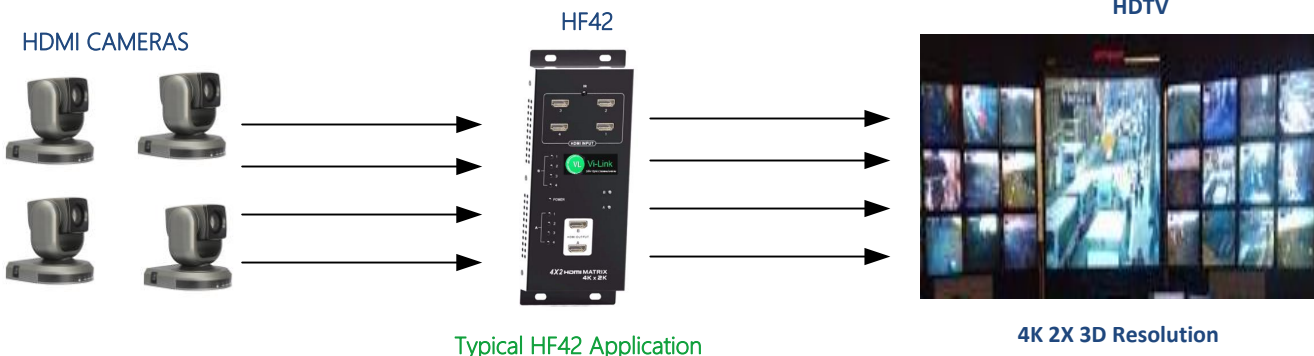

APPLICATION

Ordering Information

Model	Descriptions
HF42	4:2 HDMI Video Matrix Switch, Push Button Selection, +5 VDC